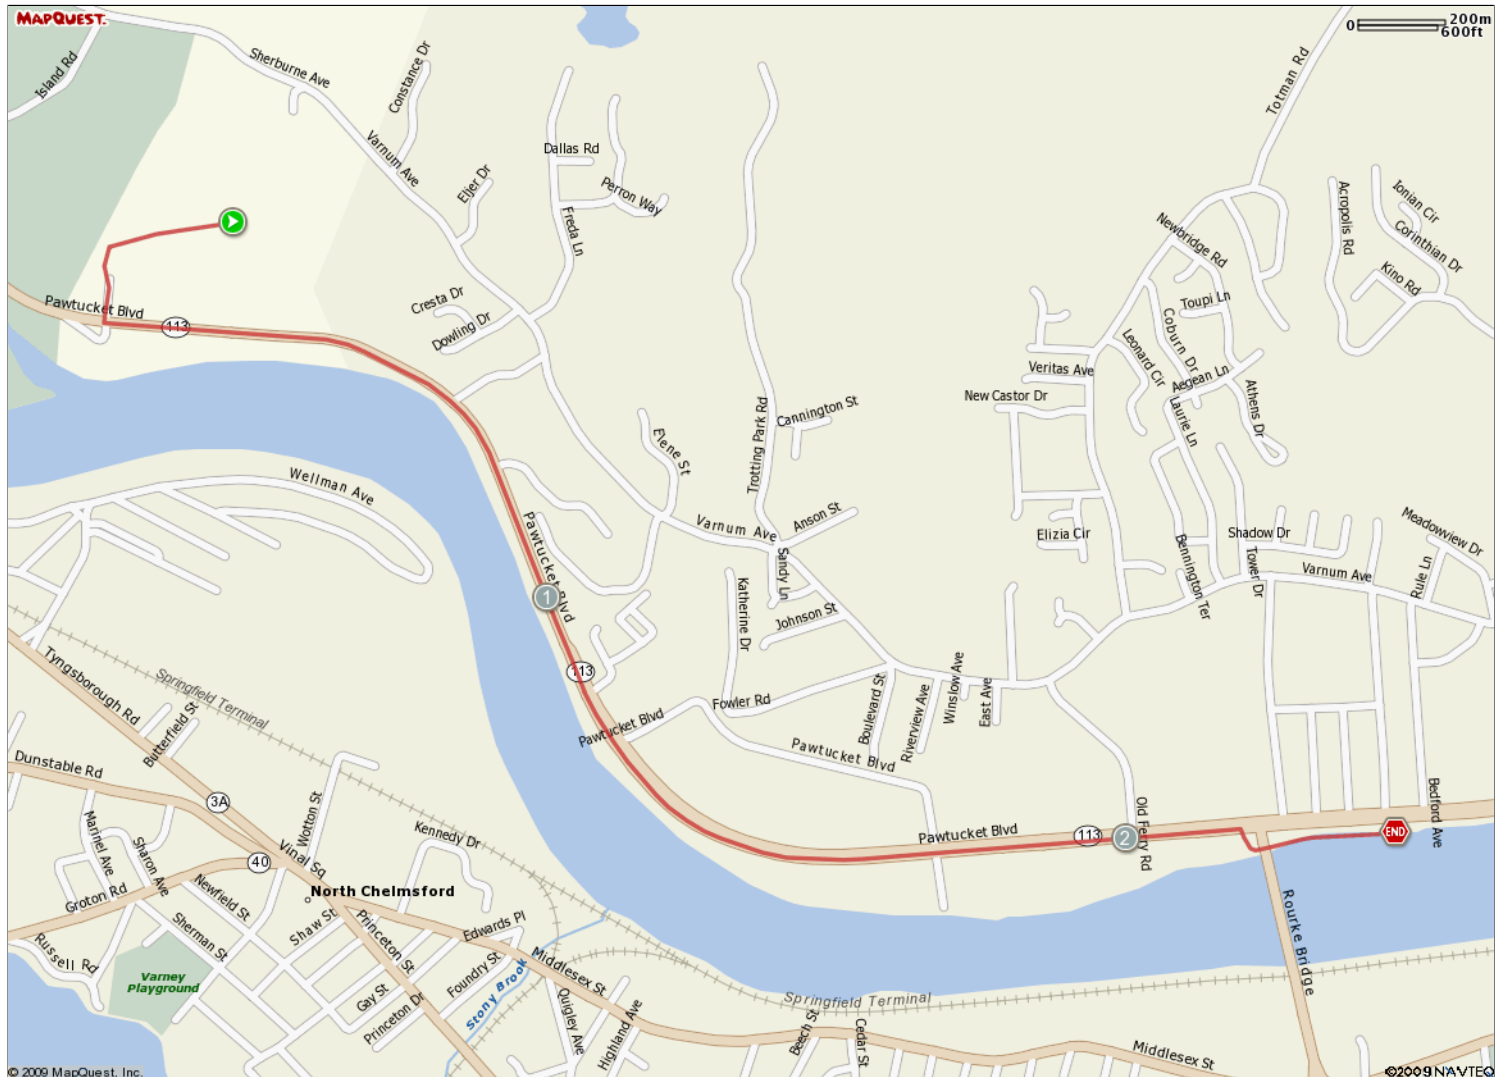

ROUTE DESCRIPTION:  
No Description Provided

ROUTE DESCRIPTION:  
No Description Provided

Notes		
AT	FOR	NOTES
0.24 mi.	281ft	Slight right toward MA-113 E/ Pawtucket Blvd
0.29 mi.	4977ft	Turn left at MA-113 E/ Pawtucket Blvd
1.24 mi.	-	Slight right to stay on Pawtucket Blvd