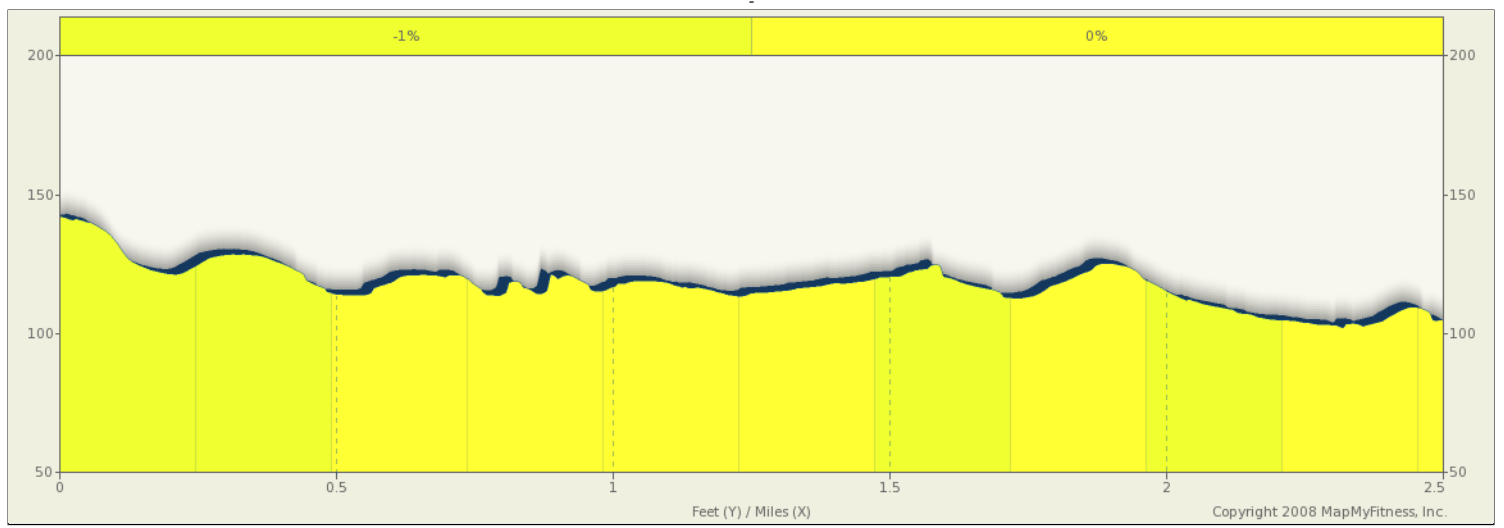

ROUTE DESCRIPTION:  
No Description Provided

ROUTE DESCRIPTION:  
No Description Provided

Notes		
AT	FOR	NOTES
0.24 mi.	281ft	Slight right toward MA-113 E/ Pawtucket Blvd
0.29 mi.	4977ft	Turn left at MA-113 E/ Pawtucket Blvd
1.24 mi.	-	Slight right to stay on Pawtucket Blvd