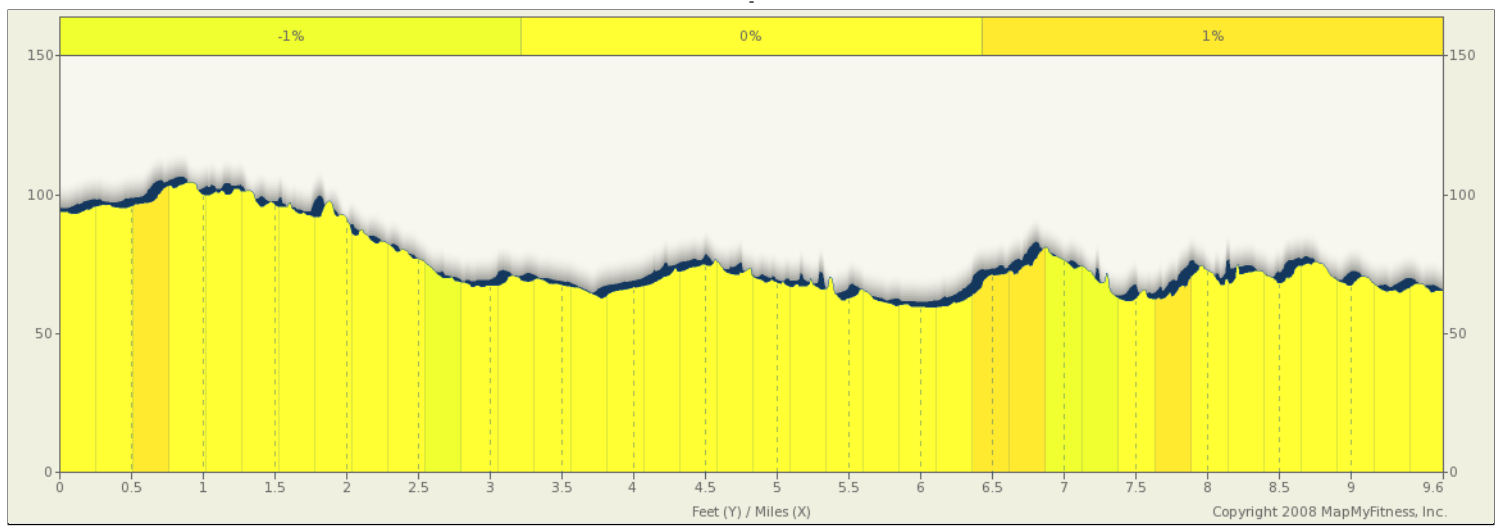

ROUTE DESCRIPTION:  
 No Description Provided

ROUTE DESCRIPTION:  
No Description Provided

Notes		
AT	FOR	NOTES
1.11 mi.	1604ft	Continue onto Varnum Ave
1.42 mi.	721ft	Continue onto Riverside St
1.55 mi.	7mi 4087ft	Slight right at Vfw Hwy
9.33 mi.	-	Turn left at Griffin Brook Dr/ Griffin Brook Park Dr