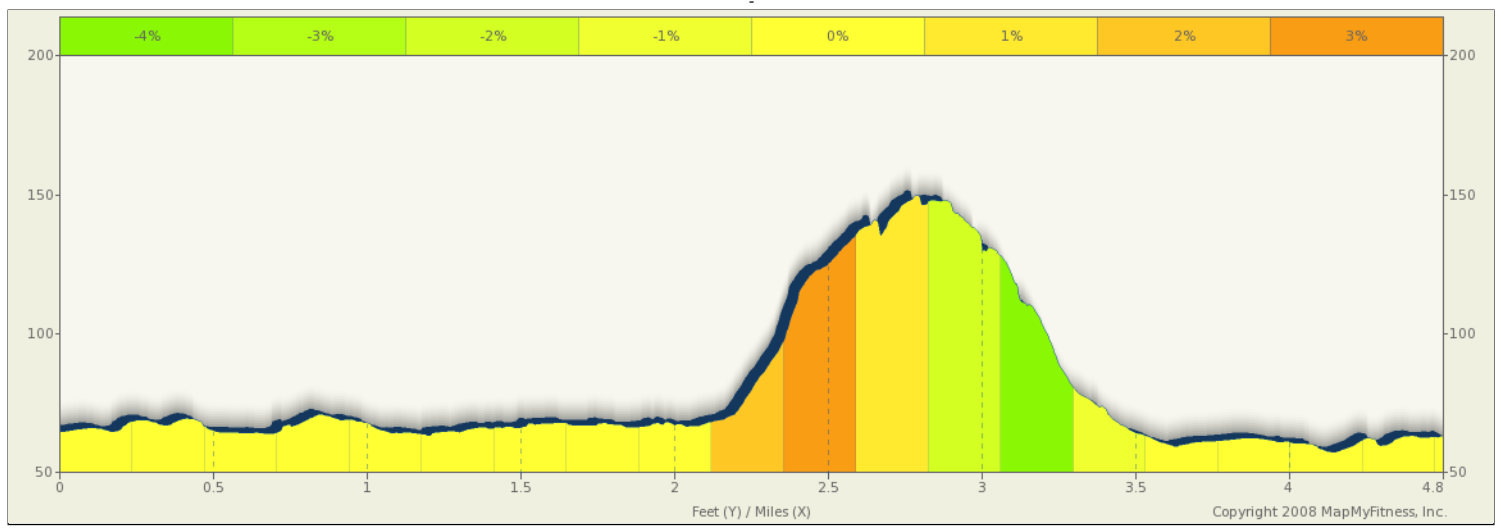

ROUTE DESCRIPTION:
 No Description Provided

ROUTE DESCRIPTION:
No Description Provided

Notes		
AT	FOR	NOTES
0 mi.	1mi 2868ft	Start
1.54 mi.	305ft	Slight right
1.6 mi.	1mi 4710ft	Continue straight onto Riverside Dr
3.49 mi.	4764ft	Continue onto Water St
4.4 mi.	505ft	Turn left at Broadway
4.49 mi.	-	Turn right at Methuen St