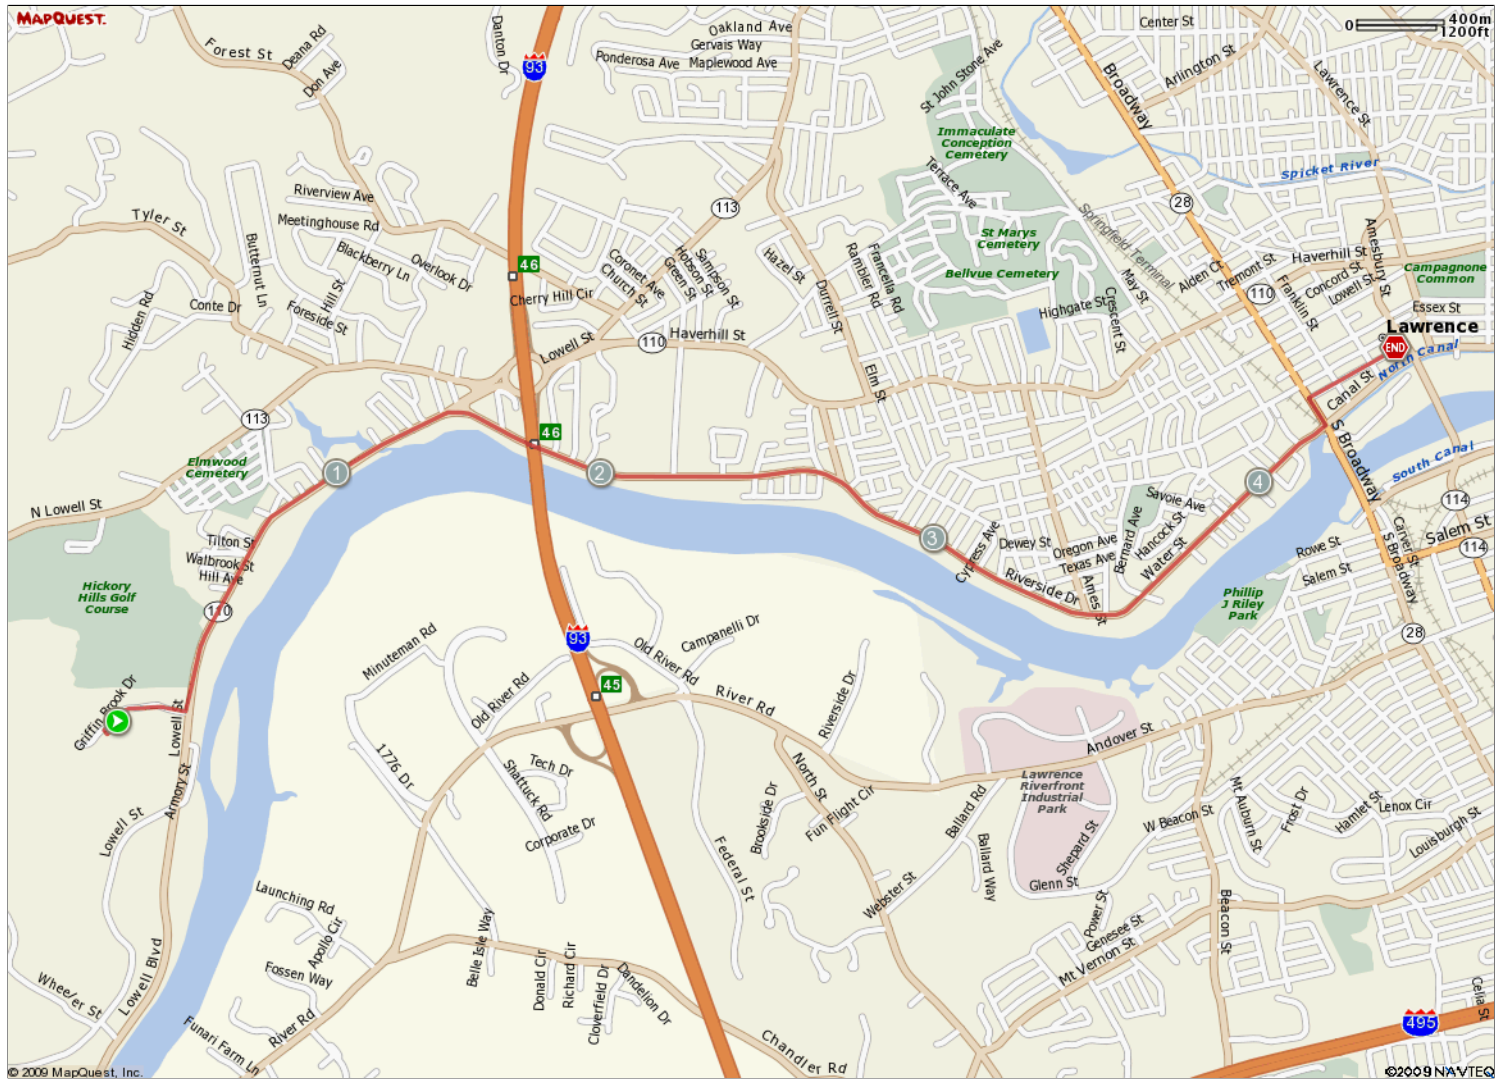

ROUTE DESCRIPTION:
 No Description Provided

ROUTE DESCRIPTION:
No Description Provided

Notes		
AT	FOR	NOTES
0 mi.	1mi 2868ft	Start
1.54 mi.	305ft	Slight right
1.6 mi.	1mi 4710ft	Continue straight onto Riverside Dr
3.49 mi.	4764ft	Continue onto Water St
4.4 mi.	505ft	Turn left at Broadway
4.49 mi.	-	Turn right at Methuen St